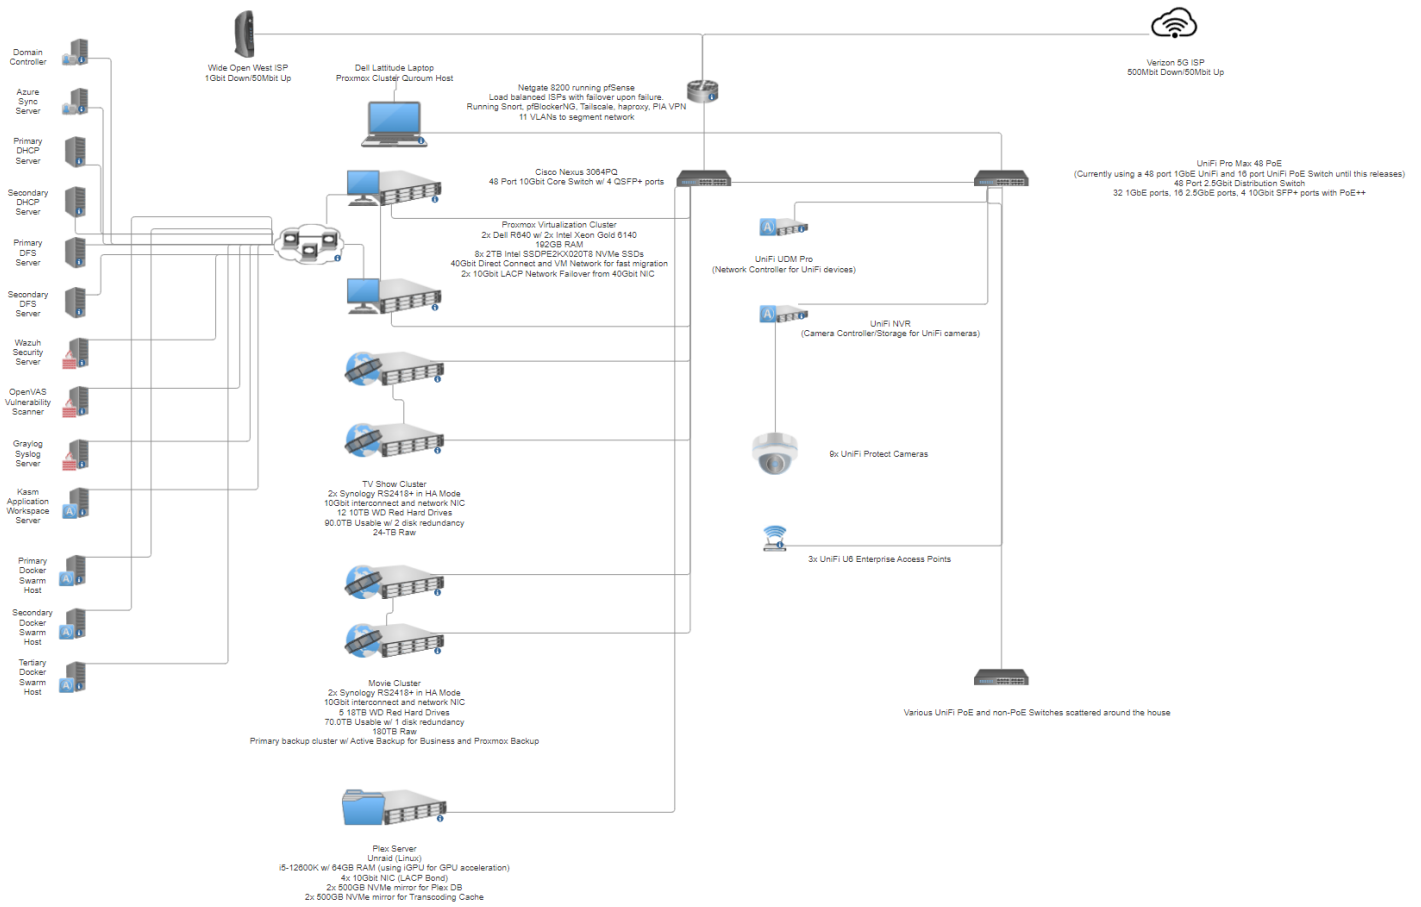

Network Diagram

Using Active Directory for primary authentication with Azure AD sync for SSO and authentication with cloud apps.

Domain hosted by Cloudflare and proxies all web traffic through their network using Azure SSO for authentication.

M365 utilized for mail and mail security, as well as Sharepoint/OneDrive/Teams/Intune.

Revision #5

Created 2023-12-15 20:38:52 UTC by Ryan

Updated 2025-02-12 01:11:48 UTC by Ryan